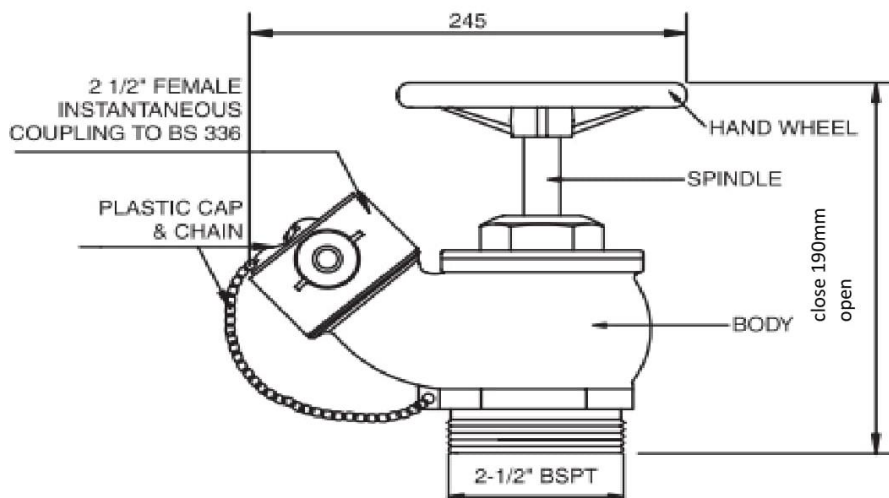

### SPECIFICATION

Body	: Copper Alloy to BS 1400
Handwheel	: Grey Cast Iron to BS 1452
Inlet	: Flanged or BSP screw thread